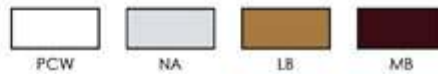

Aluminium Suspended Bi-Fold Door

**ALUMINIUM SUSPENDED
BI-FOLD DOOR**

**ALUMINIUM SUSPENDED
MULTI-FOLDING DOOR**

Standard Frame Colours

LUX 2028

LUX 2029

LUX 2030

LUX 2031

LUX 2032

LUX 2033

LUX 2034

LUX 2035

LUX 2036

Standard Frame Colours

PCW

NA

LB

MB

Aluminium Suspended Sliding Door

Standard Frame Colours

LUX 3916

LUX 3917

LUX 3918

LUX 3919