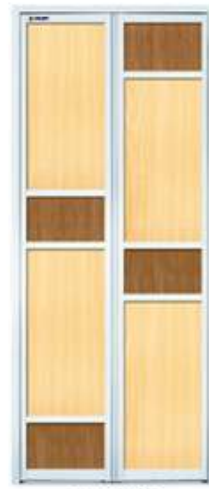

Aluminium Suspended Bi-Fold Door

**ALUMINIUM SUSPENDED
BI-FOLD DOOR**

**ALUMINIUM SUSPENDED
MULTI-FOLDING DOOR**

Standard Frame Colours

LUX 2028

LUX 2029

LUX 2030

LUX 2031

LUX 2032

LUX 2033

LUX 2034

LUX 2035

LUX 2036

Standard Frame Colours

PCW

NA

LB

MB

Aluminium Suspended Sliding Door

Standard Frame Colours

LUX 3916

LUX 3917

LUX 3918

LUX 3919