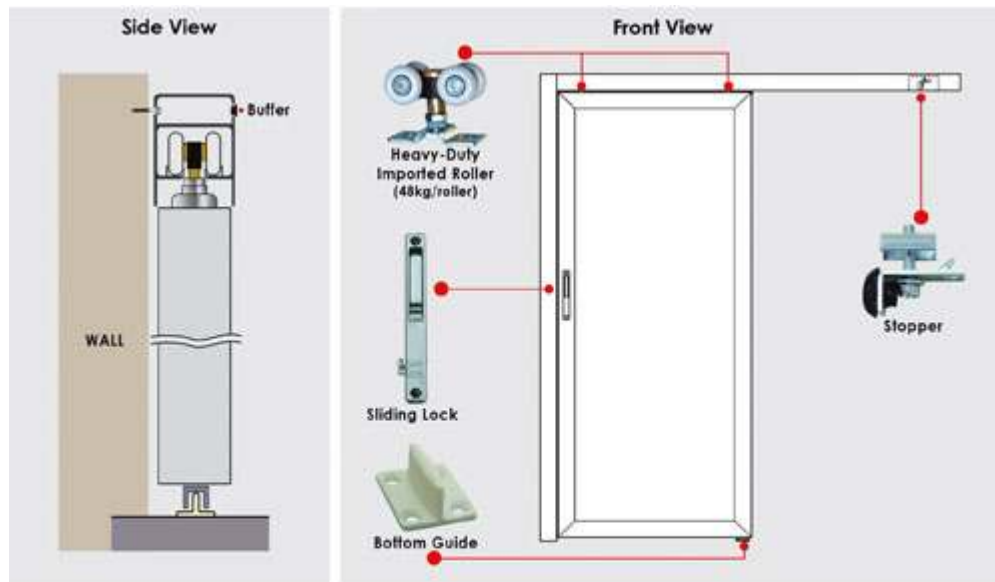

Aluminium Suspended Sliding Door

Standard Frame Colours